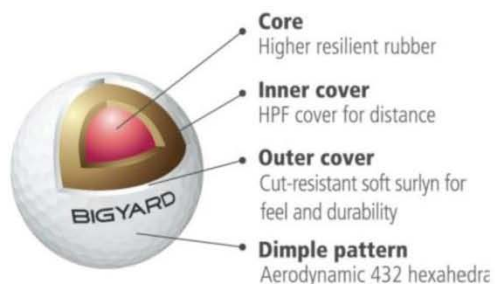

# BIGYARD

2014

***Longer shot will always makes a difference in your game.***

- The 3 piece golf ball, BIGYARD DT300 is developed for outstanding long distance, particularly for low speed players and longer than any other ball in the market.
- 432 dimple with high specific gravity core advanced technology delivers you constant and exceptional distance from tee to green.
- The specially designed dimple pattern provides aerodynamic efficiency and in flight stability. Longer shot will always make a difference in your game.

## Performance Characteristics

DISTANCE	
FEEL	
ACCURACY	
8-IRON SPIN	
TRAJECTORY	

## *Perfect combination of Distance and Accuracy*

### **Urethane blended outer cover of HPC :**

Provides optimal accuracy and soft feel into and around the green.