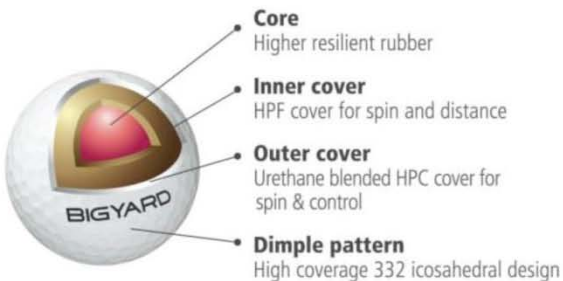

Perfect combination of Distance and Accuracy

Urethane blended outer cover of HPC :

Provides optimal accuracy and soft feel into and around the green.

HPF inner cover :

Transfers impact energy of driver to the core without any loss while maintaining soft feel.

The highest resilient core :

Produces maximum ball speed with low-spin, resulting in long and consistent distance with the driver and long irons.

High coverage 332 icosahedral dimple design :

Increased aerodynamic efficiency and in flight stability.

Performance Characteristics

DISTANCE		→ LONGEST
FEEL		→ SOFTEST
ACCURACY		→ HIGHEST
8-IRON SPIN		→ HIGHEST
TRAJECTORY		HIGH