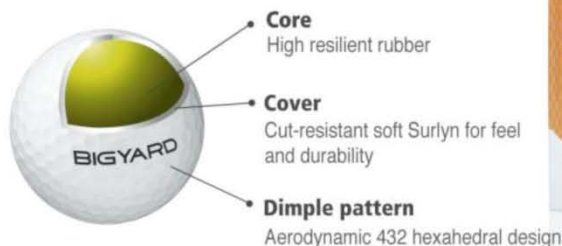

Having confidence in your shot reducing slice and hook

- Increasing the circular paths on ball surface enhancing spherical symmetry with New PHC 432 dimple design
- Outstanding distance and Optimum spin
- Resistant cover durability

Performance Characteristics

DISTANCE	→ LONGEST
FEEL	→ SOFTEST
ACCURACY	→ HIGHEST
8-IRON SPIN	→ HIGHEST
TRAJECTORY	MEDIUM-HIGH